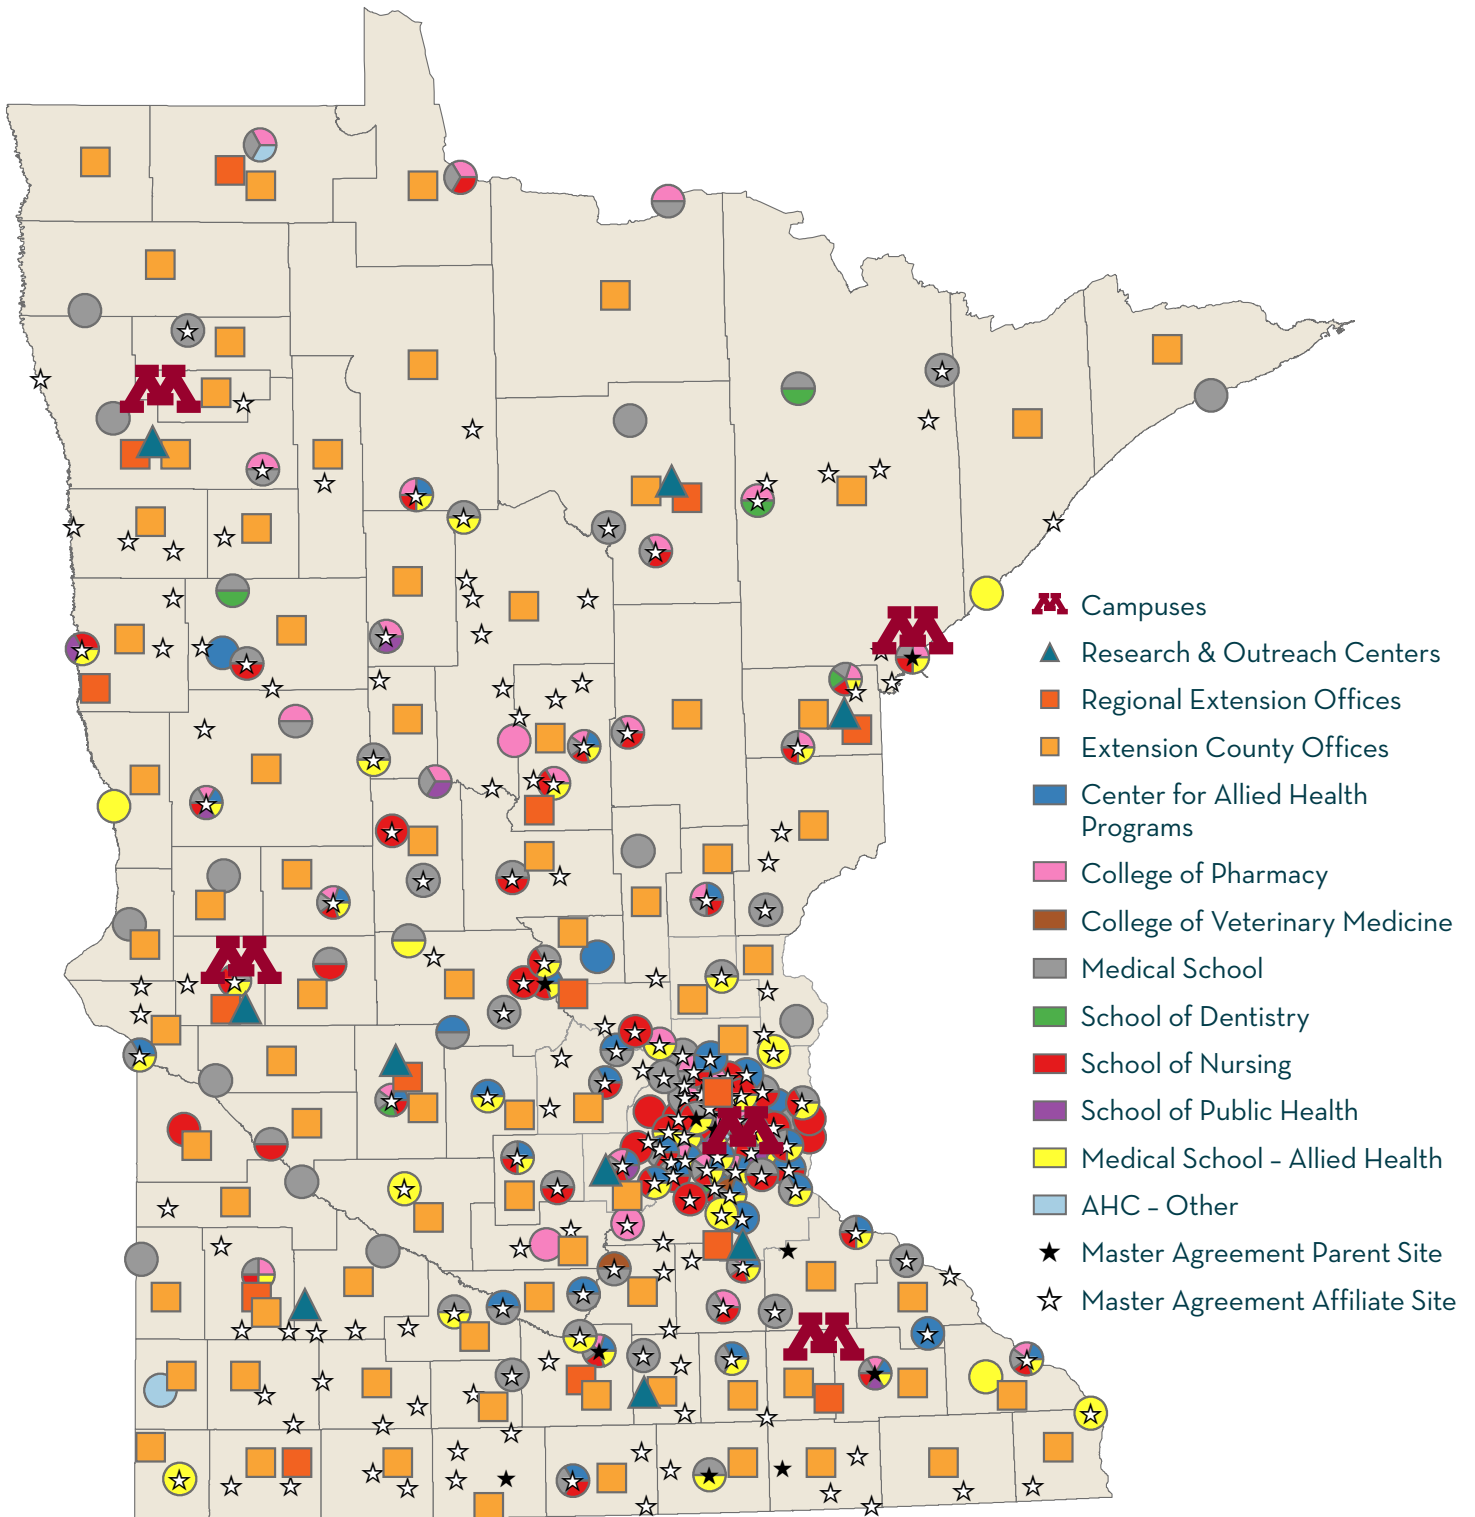

# U of M Impact Across the State

UNIVERSITY OF MINNESOTA  
Driven to Discover<sup>SM</sup>

[govrelations.umn.edu](http://govrelations.umn.edu)

[@umngovrelations](https://twitter.com/umngovrelations)

[govrelations@umn.edu](mailto:govrelations@umn.edu)

612-626-9234